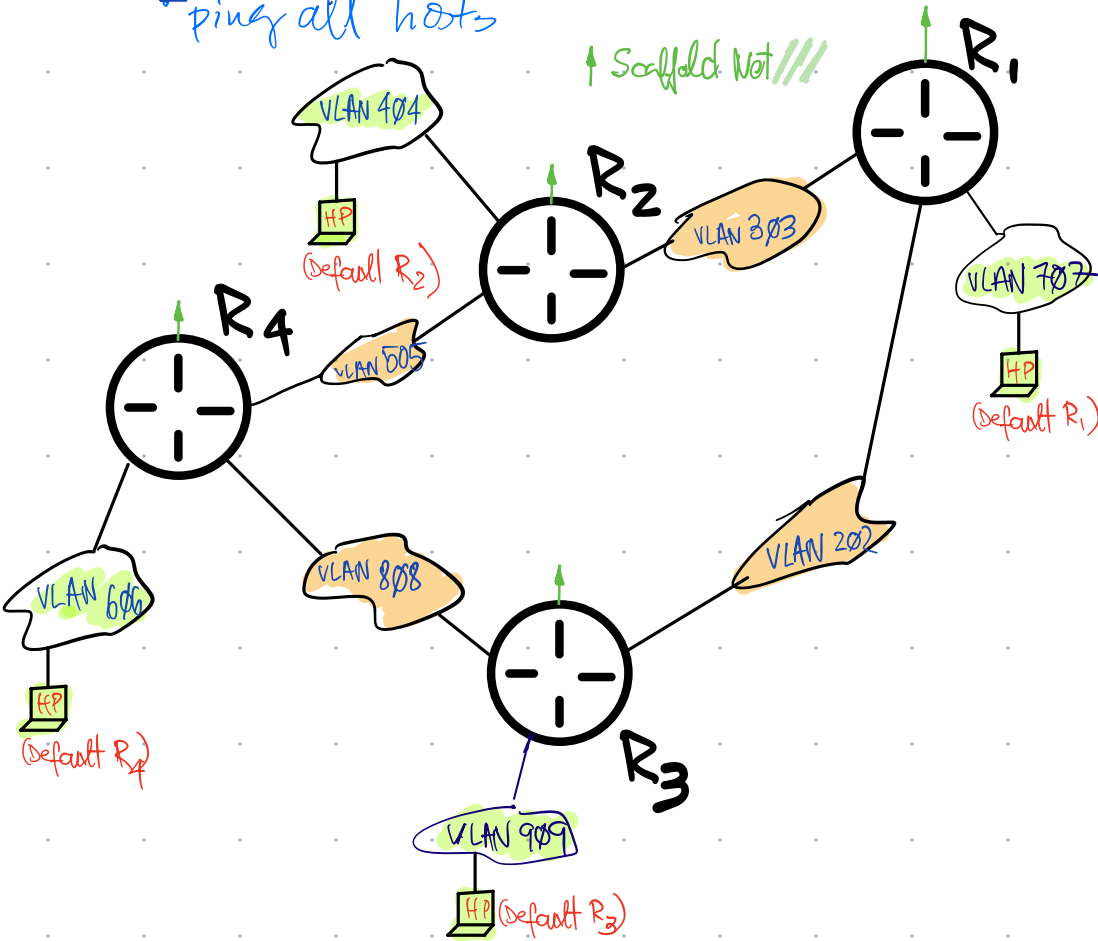

Ø. Design/numbering/IP calc [Tentative design; next week, definitive]

1. Build Rx □ demonstrate

2. Routing table at all Rx [manual bootup]
 ↳ set Hx default router (local!)
 ↳ ping all hosts

192.168.0.0/24	Not assigned yet
192.168.0.255	
192.168.1.0/24	VLAN 1 ↑ Scaffold Net
192.168.1.255	
192.168.2.0/25	VLAN 202
192.168.2.127	
192.168.2.128/25	VLAN 303
192.168.2.255	
192.168.3.0/28	VLAN 404
192.168.3.63	
192.168.3.64/28	VLAN 505
192.168.3.127	
192.168.3.128/28	VLAN 606
192.168.3.191	
192.168.3.192/27	VLAN 808
192.168.3.224/28	VLAN 707
192.168.3.240/28	VLAN 909